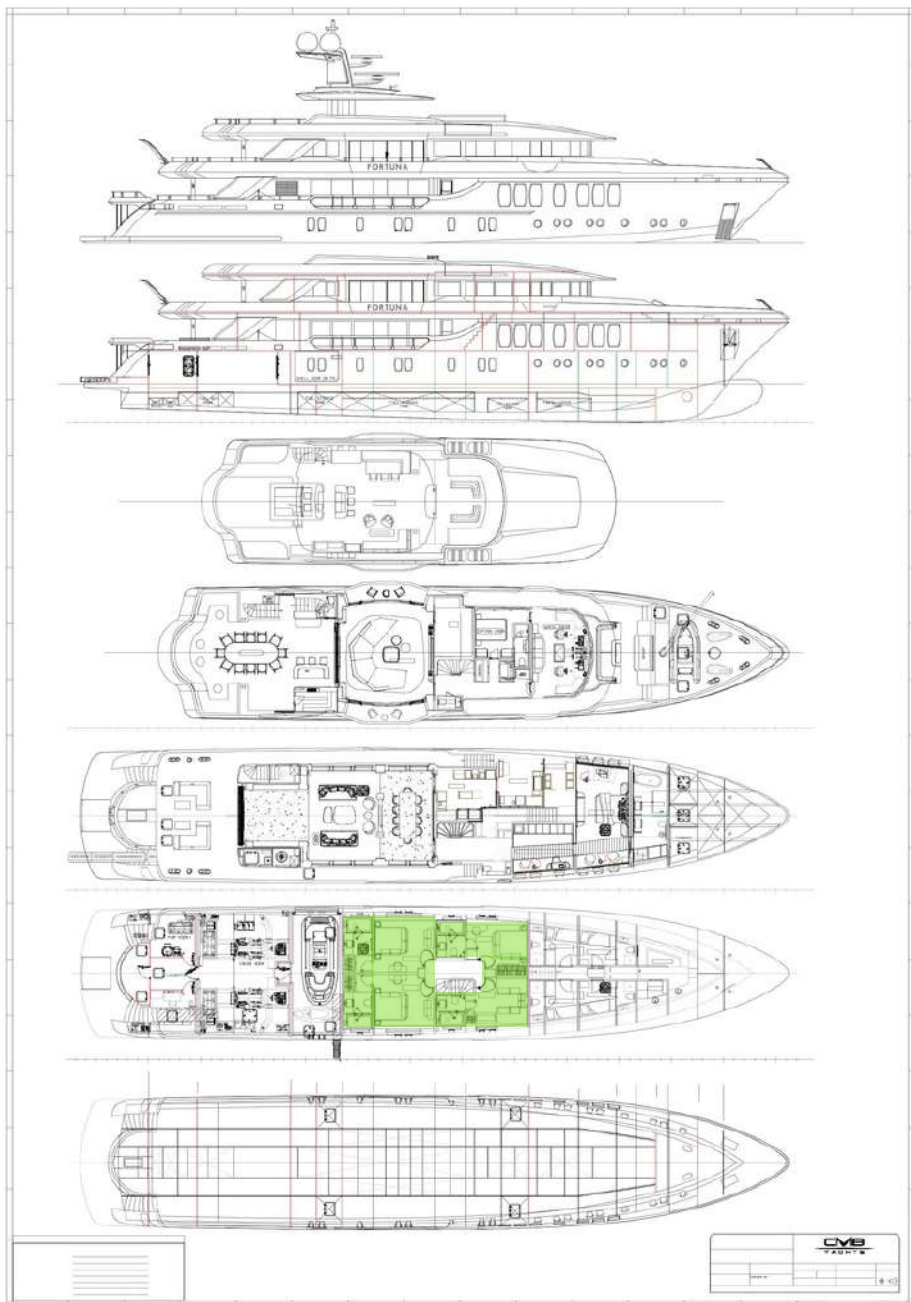

CMB

Y A C H T S

CMB
YACHTS

**PROJECT 105 /
FORTUNA**
47m Yacht

SUN DECK

BRIDGE DECK MASTER CABIN

BRIDGE DECK WHEELHOUSE

BRIDGE DECK SKYLOUNGE & GYM

MAIN DECK SALOON

MAIN DECK

MAIN DECK GALLEY

LOWER DECK GUEST CABIN

LOWER DECK CREW CABIN

LOWER DECK ENGINEER ROOM & GARAGE

CMB47 SERIES

PROJECT 105 | FORTUNA

Name	CMB47 105
Length Over All	47,55 m. – 154'
Length Waterline	39,90 m. – 132'
Beam	8,85 m.
Draft	2,47 m. (Not Loaded) 2,65 m. (Max. on Freeboard&Draft Marking)
Displacement	494 GT
Type	Motor Yacht
Construction	Composite E-Glass/Epoxy/ PVC-Corecell foam
Engines	2 x CAT Acert 32 1450 hp @2300 rpm , C Rating
Generators	2 x Kohler 80 kw. 1 x Kohler 55 kw. (Harbour Generator) Synchronizing and Paralleling of all generators to each others
Max. Speed	14 - 15 knots (in Sea Trial Condition)
Cruising Speed	10 knots (in Sea Trial Condition)
Tank Capacities	Fuel 53000 L. Fresh Water 8000 L. Collecting 6000 L.
Sewage Treatment	Technicomar
Vacuum System	EVAC Vacuum System
Stabilizer	Arcturus Marine TRAC 4x370' Zero Speed Stabilizer
Thrusters	American Bow Thrusters 24' Bow Thruster 20' Stern Thruster
Accommodation For Guests	Maximum 12 guest (1 Master Cabin & 4 Guest Cabins)
Accommodation For Crews	9 (1 Captain Cabin & 4 Crew Cabins With Berths)
Classification	RINA Charter Class Unrestricted Notation MCA Code Compliance with under 500GT requirements The Large Commercial Yacht Code (LY3) REG YC Part
Builder & Naval Architect	CMB Yachts
Structural Engineers	High Modulus / SP GURIT – England
Exterior Design	Espen Øino Design (EOI Design)
Interior Design	Artebel Design Studio – Beril Başaran