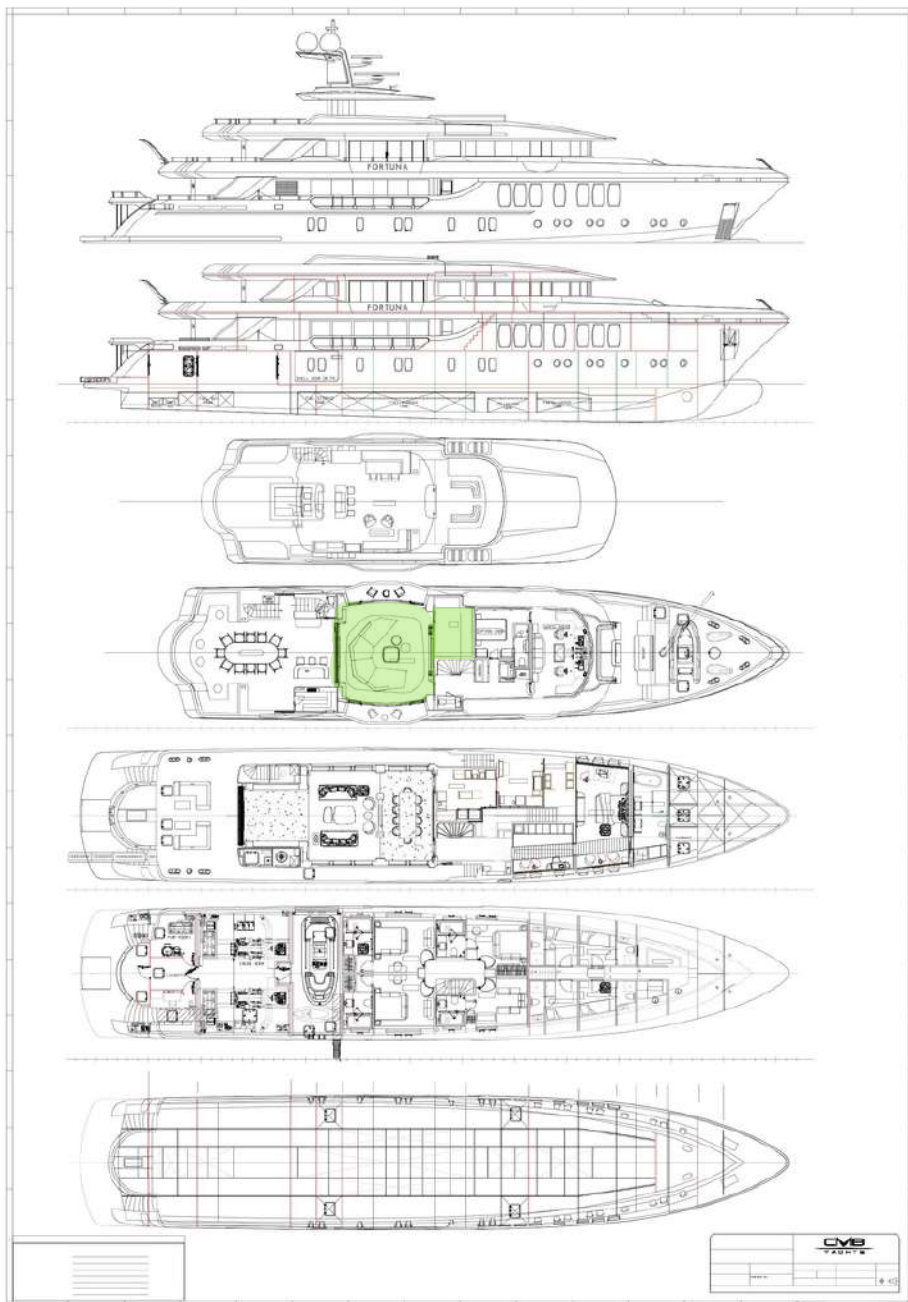

CMB

Y A C H T S

CMB
YACHTS

**PROJECT 105 /
FORTUNA**
47m Yacht

SUN DECK

BRIDGE DECK MASTER CABIN

BRIDGE DECK WHEELHOUSE

BRIDGE DECK SKYLOUNGE & GYM

MAIN DECK SALOON

MAIN DECK

MAIN DECK GALLEY

LOWER DECK GUEST CABIN

LOWER DECK CREW CABIN

LOWER DECK ENGINEER ROOM & GARAGE

CMB47 SERIES

PROJECT 105 | FORTUNA

Name	CMB47 105
Length Over All	47,55 m. – 154'
Length Waterline	39,90 m. – 132'
Beam	8,85 m.
Draft	2,47 m. (Not Loaded) 2,65 m. (Max. on Freeboard&Draft Marking)
Displacement	494 GT
Type	Motor Yacht
Construction	Composite E-Glass/Epoxy/ PVC-Corecell foam
Engines	2 x CAT Acert 32 1450 hp @2300 rpm , C Rating
Generators	2 x Kohler 80 kw. 1 x Kohler 55 kw. (Harbour Generator) Synchronizing and Paralleling of all generators to each others
Max. Speed	14 - 15 knots (in Sea Trial Condition)
Cruising Speed	10 knots (in Sea Trial Condition)
Tank Capacities	Fuel 53000 L. Fresh Water 8000 L. Collecting 6000 L.
Sewage Treatment	Technicomar
Vacuum System	EVAC Vacuum System
Stabilizer	Arcturus Marine TRAC 4x370' Zero Speed Stabilizer
Thrusters	American Bow Thrusters 24' Bow Thruster 20' Stern Thruster
Accommodation For Guests	Maximum 12 guest (1 Master Cabin & 4 Guest Cabins)
Accommodation For Crews	9 (1 Captain Cabin & 4 Crew Cabins With Berths)
Classification	RINA Charter Class Unrestricted Notation MCA Code Compliance with under 500GT requirements The Large Commercial Yacht Code (LY3) REG YC Part
Builder & Naval Architect	CMB Yachts
Structural Engineers	High Modulus / SP GURIT – England
Exterior Design	Espen Øino Design (EOI Design)
Interior Design	Artebel Design Studio – Beril Başaran