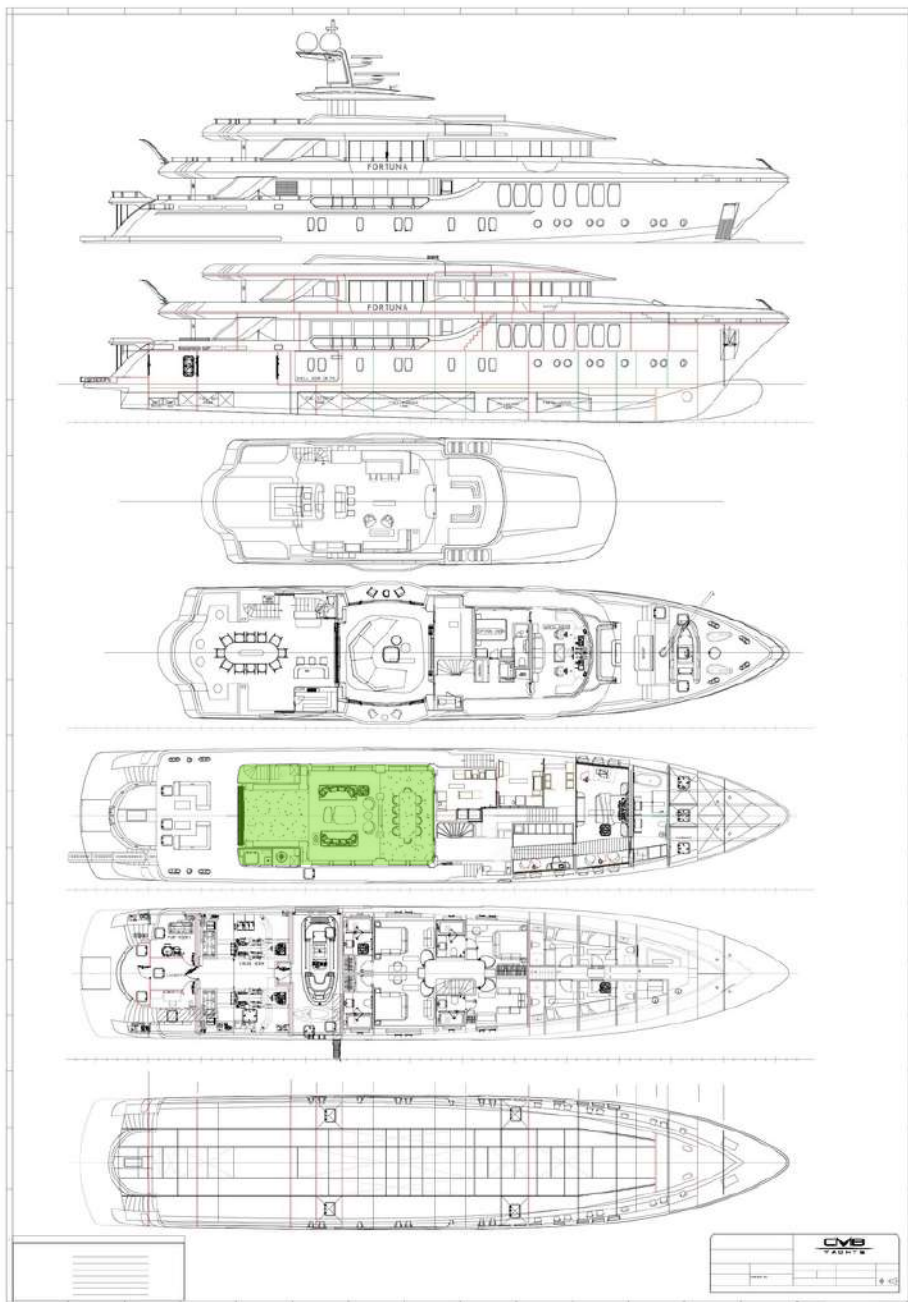

CMB

Y A C H T S

CMB
YACHTS

**PROJECT 105 /
FORTUNA**
47m Yacht

SUN DECK

BRIDGE DECK MASTER CABIN

BRIDGE DECK WHEELHOUSE

BRIDGE DECK SKYLOUNGE & GYM

MAIN DECK SALOON

MAIN DECK

MAIN DECK GALLEY

LOWER DECK GUEST CABIN

LOWER DECK CREW CABIN

LOWER DECK ENGINEER ROOM & GARAGE

CMB47 SERIES

PROJECT 105 | FORTUNA

Name	CMB47 105
Length Over All	47,55 m. – 154'
Length Waterline	39,90 m. – 132'
Beam	8,85 m.
Draft	2,47 m. (Not Loaded) 2,65 m. (Max. on Freeboard&Draft Marking)
Displacement	494 GT
Type	Motor Yacht
Construction	Composite E-Glass/Epoxy/ PVC-Corecell foam
Engines	2 x CAT Acert 32 1450 hp @2300 rpm , C Rating
Generators	2 x Kohler 80 kw. 1 x Kohler 55 kw. (Harbour Generator) Synchronizing and Paralleling of all generators to each others
Max. Speed	14 - 15 knots (in Sea Trial Condition)
Cruising Speed	10 knots (in Sea Trial Condition)
Tank Capacities	Fuel 53000 L. Fresh Water 8000 L. Collecting 6000 L.
Sewage Treatment	Technicomar
Vacuum System	EVAC Vacuum System
Stabilizer	Arcturus Marine TRAC 4x370' Zero Speed Stabilizer
Thrusters	American Bow Thrusters 24' Bow Thruster 20' Stern Thruster
Accommodation For Guests	Maximum 12 guest (1 Master Cabin & 4 Guest Cabins)
Accommodation For Crews	9 (1 Captain Cabin & 4 Crew Cabins With Berths)
Classification	RINA Charter Class Unrestricted Notation MCA Code Compliance with under 500GT requirements The Large Commercial Yacht Code (LY3) REG YC Part
Builder & Naval Architect	CMB Yachts
Structural Engineers	High Modulus / SP GURIT – England
Exterior Design	Espen Øino Design (EOI Design)
Interior Design	Artebel Design Studio – Beril Başaran