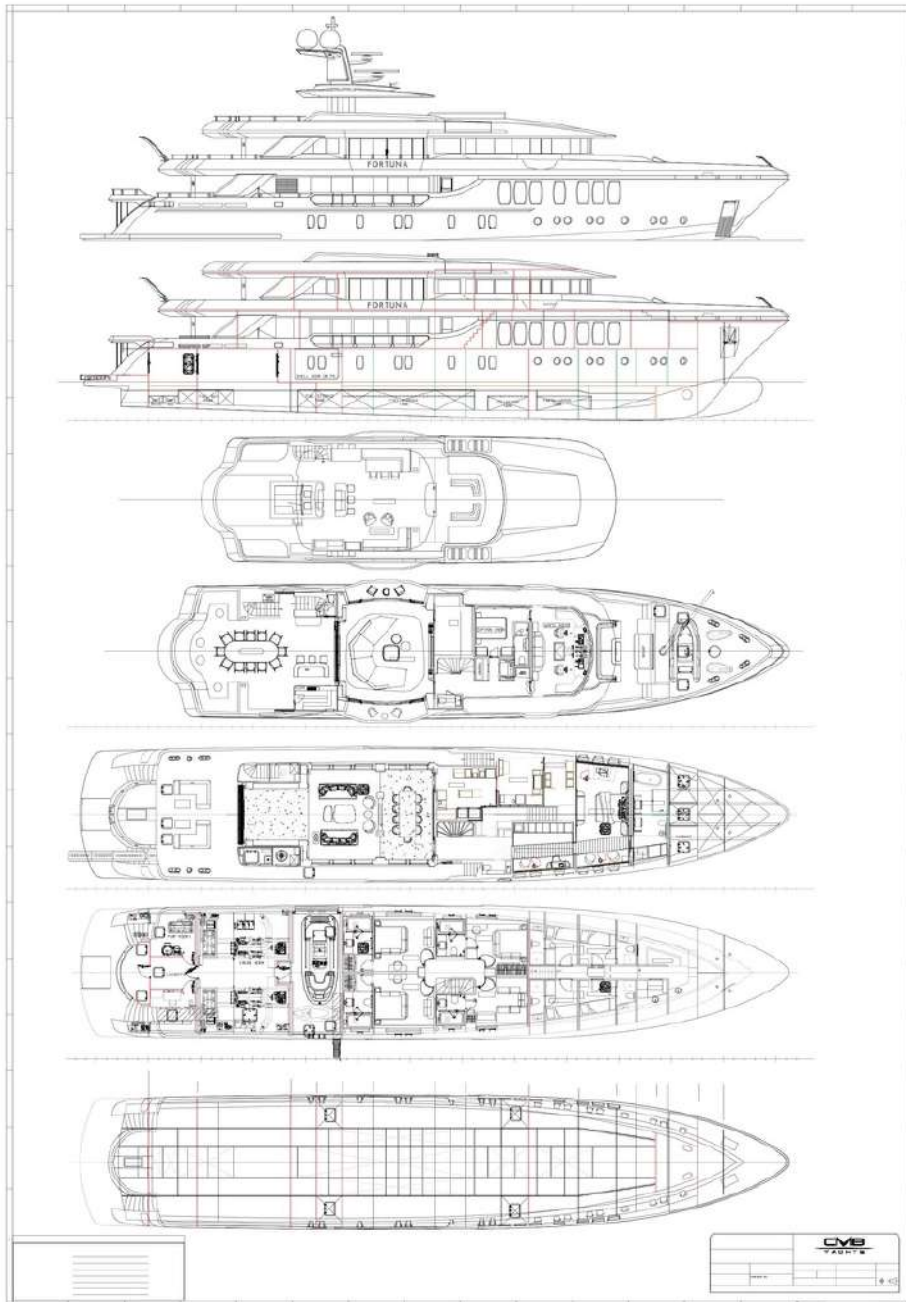

CMB

Y A C H T S

CMB
YACHTS

**PROJECT 105 /
FORTUNA**
47m Yacht

SUN DECK

BRIDGE DECK MASTER CABIN

BRIDGE DECK WHEELHOUSE

BRIDGE DECK SKYLOUNGE & GYM

MAIN DECK SALOON

MAIN DECK

MAIN DECK GALLEY

LOWER DECK GUEST CABIN

LOWER DECK CREW CABIN

LOWER DECK ENGINEER ROOM & GARAGE

CMB47 SERIES

PROJECT 105 | FORTUNA

Name	CMB47 105
Length Over All	47,55 m. – 154'
Length Waterline	39,90 m. – 132'
Beam	8,85 m.
Draft	2,47 m. (Not Loaded) 2,65 m. (Max. on Freeboard&Draft Marking)
Displacement	494 GT
Type	Motor Yacht
Construction	Composite E-Glass/Epoxy/ PVC-Corecell foam
Engines	2 x CAT Acert 32 1450 hp @2300 rpm , C Rating
Generators	2 x Kohler 80 kw. 1 x Kohler 55 kw. (Harbour Generator) Synchronizing and Paralleling of all generators to each others
Max. Speed	14 - 15 knots (in Sea Trial Condition)
Cruising Speed	10 knots (in Sea Trial Condition)
Tank Capacities	Fuel 53000 L. Fresh Water 8000 L. Collecting 6000 L.
Sewage Treatment	Technicomar
Vacuum System	EVAC Vacuum System
Stabilizer	Arcturus Marine TRAC 4x370' Zero Speed Stabilizer
Thrusters	American Bow Thrusters 24' Bow Thruster 20' Stern Thruster
Accommodation For Guests	Maximum 12 guest (1 Master Cabin & 4 Guest Cabins)
Accommodation For Crews	9 (1 Captain Cabin & 4 Crew Cabins With Berths)
Classification	RINA Charter Class Unrestricted Notation MCA Code Compliance with under 500GT requirements The Large Commercial Yacht Code (LY3) REG YC Part
Builder & Naval Architect	CMB Yachts
Structural Engineers	High Modulus / SP GURIT – England
Exterior Design	Espen Øino Design (EOI Design)
Interior Design	Artebel Design Studio – Beril Başaran