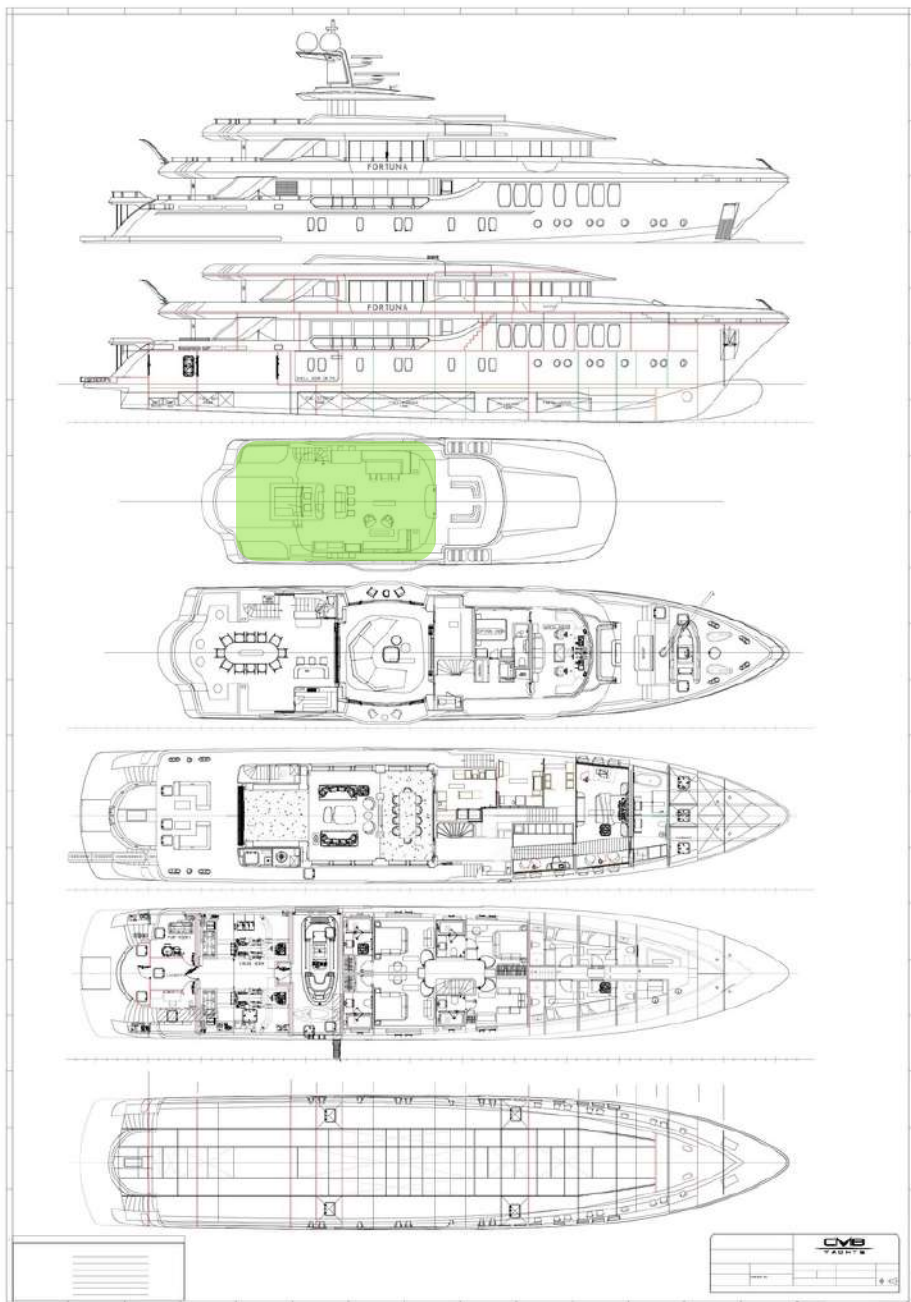

CMB

Y A C H T S

CMB
YACHTS

**PROJECT 105 /
FORTUNA**
47m Yacht

SUN DECK

BRIDGE DECK MASTER CABIN

BRIDGE DECK WHEELHOUSE

BRIDGE DECK SKYLOUNGE & GYM

MAIN DECK SALOON

MAIN DECK

MAIN DECK GALLEY

LOWER DECK GUEST CABIN

LOWER DECK CREW CABIN

LOWER DECK ENGINEER ROOM & GARAGE

CMB47 SERIES

PROJECT 105 | FORTUNA

Name	CMB47 105
Length Over All	47,55 m. – 154'
Length Waterline	39,90 m. – 132'
Beam	8,85 m.
Draft	2,47 m. (Not Loaded) 2,65 m. (Max. on Freeboard&Draft Marking)
Displacement	494 GT
Type	Motor Yacht
Construction	Composite E-Glass/Epoxy/ PVC-Corecell foam
Engines	2 x CAT Acert 32 1450 hp @2300 rpm , C Rating
Generators	2 x Kohler 80 kw. 1 x Kohler 55 kw. (Harbour Generator) Synchronizing and Paralleling of all generators to each others
Max. Speed	14 - 15 knots (in Sea Trial Condition)
Cruising Speed	10 knots (in Sea Trial Condition)
Tank Capacities	Fuel 53000 L. Fresh Water 8000 L. Collecting 6000 L.
Sewage Treatment	Technicomar
Vacuum System	EVAC Vacuum System
Stabilizer	Arcturus Marine TRAC 4x370' Zero Speed Stabilizer
Thrusters	American Bow Thrusters 24' Bow Thruster 20' Stern Thruster
Accommodation For Guests	Maximum 12 guest (1 Master Cabin & 4 Guest Cabins)
Accommodation For Crews	9 (1 Captain Cabin & 4 Crew Cabins With Berths)
Classification	RINA Charter Class Unrestricted Notation MCA Code Compliance with under 500GT requirements The Large Commercial Yacht Code (LY3) REG YC Part
Builder & Naval Architect	CMB Yachts
Structural Engineers	High Modulus / SP GURIT – England
Exterior Design	Espen Øino Design (EOI Design)
Interior Design	Artebel Design Studio – Beril Başaran