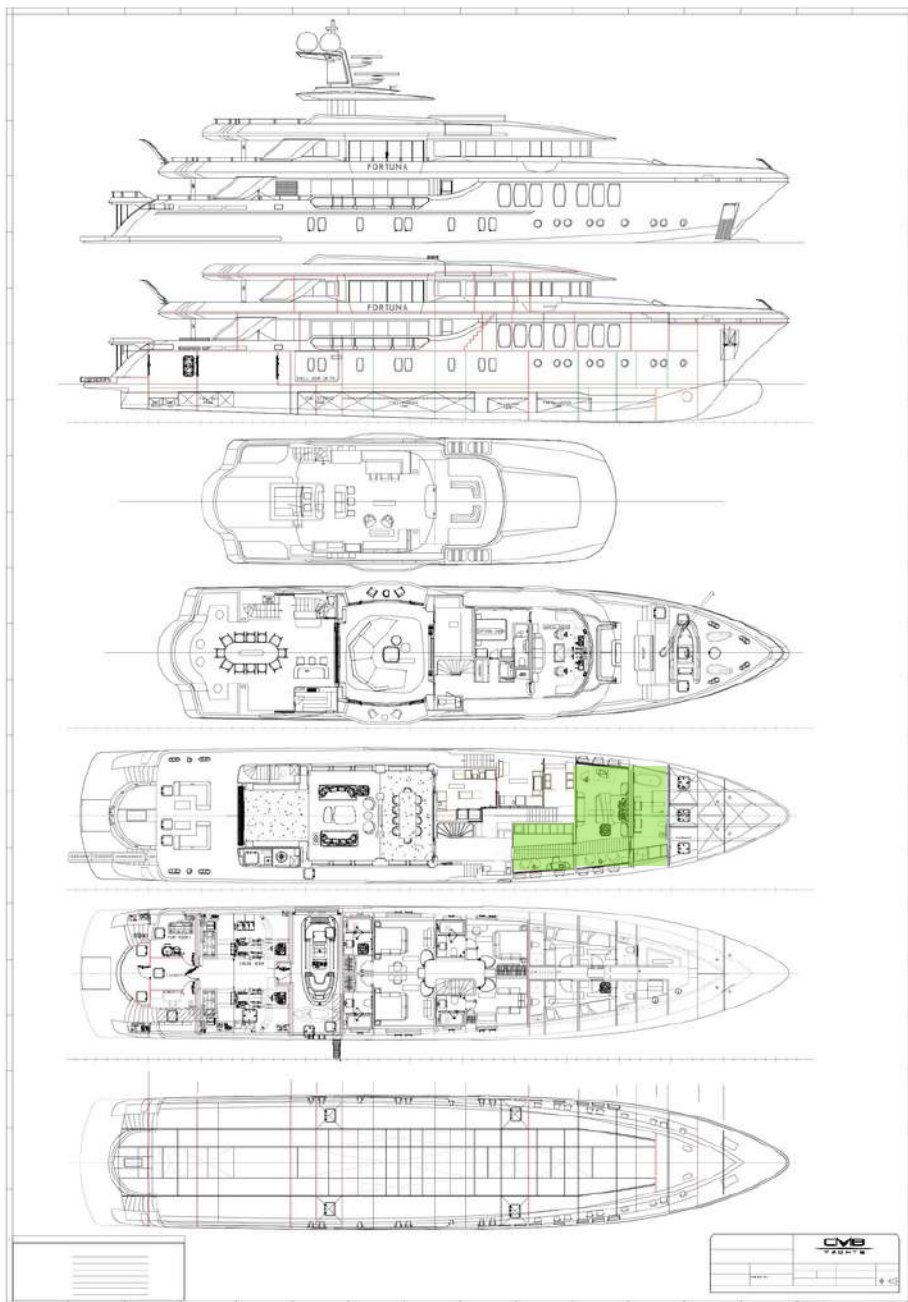

CMB

Y A C H T S

CMB
YACHTS

**PROJECT 105 /
FORTUNA**
47m Yacht

SUN DECK

BRIDGE DECK MASTER CABIN

BRIDGE DECK WHEELHOUSE

BRIDGE DECK SKYLOUNGE & GYM

MAIN DECK SALOON

MAIN DECK

MAIN DECK GALLEY

LOWER DECK GUEST CABIN

LOWER DECK CREW CABIN

LOWER DECK ENGINEER ROOM & GARAGE

CMB47 SERIES

PROJECT 105 | FORTUNA

Name	CMB47 105
Length Over All	47,55 m. – 154'
Length Waterline	39,90 m. – 132'
Beam	8,85 m.
Draft	2,47 m. (Not Loaded) 2,65 m. (Max. on Freeboard&Draft Marking)
Displacement	494 GT
Type	Motor Yacht
Construction	Composite E-Glass/Epoxy/ PVC-Corecell foam
Engines	2 x CAT Acert 32 1450 hp @2300 rpm , C Rating
Generators	2 x Kohler 80 kw. 1 x Kohler 55 kw. (Harbour Generator) Synchronizing and Paralleling of all generators to each others
Max. Speed	14 - 15 knots (in Sea Trial Condition)
Cruising Speed	10 knots (in Sea Trial Condition)
Tank Capacities	Fuel 53000 L. Fresh Water 8000 L. Collecting 6000 L.
Sewage Treatment	Technicomar
Vacuum System	EVAC Vacuum System
Stabilizer	Arcturus Marine TRAC 4x370' Zero Speed Stabilizer
Thrusters	American Bow Thrusters 24' Bow Thruster 20' Stern Thruster
Accommodation For Guests	Maximum 12 guest (1 Master Cabin & 4 Guest Cabins)
Accommodation For Crews	9 (1 Captain Cabin & 4 Crew Cabins With Berths)
Classification	RINA Charter Class Unrestricted Notation MCA Code Compliance with under 500GT requirements The Large Commercial Yacht Code (LY3) REG YC Part
Builder & Naval Architect	CMB Yachts
Structural Engineers	High Modulus / SP GURIT – England
Exterior Design	Espen Øino Design (EOI Design)
Interior Design	Artebel Design Studio – Beril Başaran