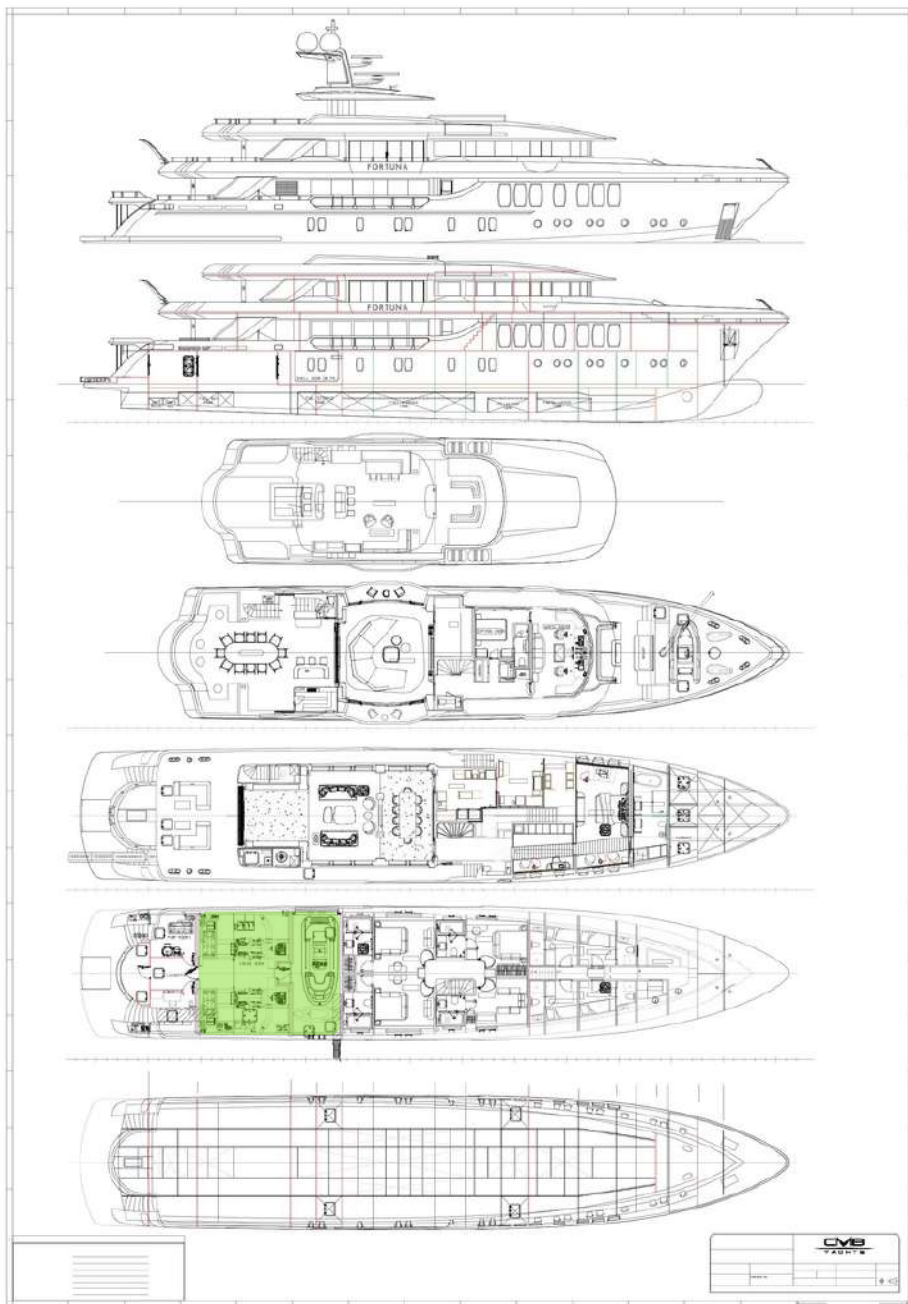

CMB

Y A C H T S

CMB
YACHTS

**PROJECT 105 /
FORTUNA**
47m Yacht

SUN DECK

BRIDGE DECK MASTER CABIN

BRIDGE DECK WHEELHOUSE

BRIDGE DECK SKYLOUNGE & GYM

MAIN DECK SALOON

MAIN DECK

MAIN DECK GALLEY

LOWER DECK GUEST CABIN

LOWER DECK CREW CABIN

LOWER DECK ENGINEER ROOM & GARAGE

CMB47 SERIES

PROJECT 105 | FORTUNA

Name	CMB47 105
Length Over All	47,55 m. – 154'
Length Waterline	39,90 m. – 132'
Beam	8,85 m.
Draft	2,47 m. (Not Loaded) 2,65 m. (Max. on Freeboard&Draft Marking)
Displacement	494 GT
Type	Motor Yacht
Construction	Composite E-Glass/Epoxy/ PVC-Corecell foam
Engines	2 x CAT Acert 32 1450 hp @2300 rpm , C Rating
Generators	2 x Kohler 80 kw. 1 x Kohler 55 kw. (Harbour Generator) Synchronizing and Paralleling of all generators to each others
Max. Speed	14 - 15 knots (in Sea Trial Condition)
Cruising Speed	10 knots (in Sea Trial Condition)
Tank Capacities	Fuel 53000 L. Fresh Water 8000 L. Collecting 6000 L.
Sewage Treatment	Technicomar
Vacuum System	EVAC Vacuum System
Stabilizer	Arcturus Marine TRAC 4x370' Zero Speed Stabilizer
Thrusters	American Bow Thrusters 24' Bow Thruster 20' Stern Thruster
Accommodation For Guests	Maximum 12 guest (1 Master Cabin & 4 Guest Cabins)
Accommodation For Crews	9 (1 Captain Cabin & 4 Crew Cabins With Berths)
Classification	RINA Charter Class Unrestricted Notation MCA Code Compliance with under 500GT requirements The Large Commercial Yacht Code (LY3) REG YC Part
Builder & Naval Architect	CMB Yachts
Structural Engineers	High Modulus / SP GURIT – England
Exterior Design	Espen Øino Design (EOI Design)
Interior Design	Artebel Design Studio – Beril Başaran