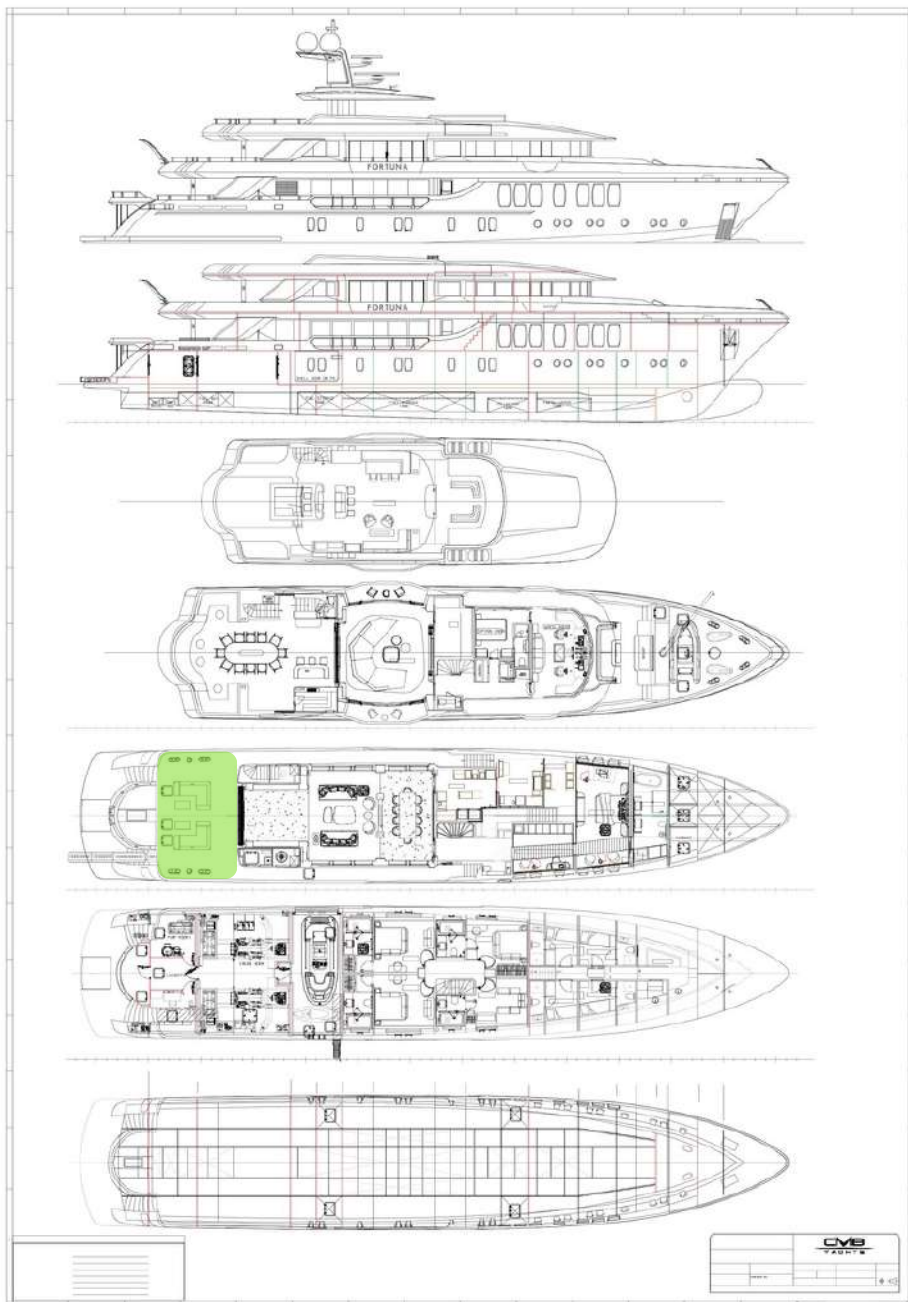

CMB

Y A C H T S

CMB
YACHTS

**PROJECT 105 /
FORTUNA**
47m Yacht

SUN DECK

BRIDGE DECK MASTER CABIN

BRIDGE DECK WHEELHOUSE

BRIDGE DECK SKYLOUNGE & GYM

MAIN DECK SALOON

MAIN DECK

MAIN DECK GALLEY

LOWER DECK GUEST CABIN

LOWER DECK CREW CABIN

LOWER DECK ENGINEER ROOM & GARAGE

CMB47 SERIES

PROJECT 105 | FORTUNA

Name	CMB47 105
Length Over All	47,55 m. – 154'
Length Waterline	39,90 m. – 132'
Beam	8,85 m.
Draft	2,47 m. (Not Loaded) 2,65 m. (Max. on Freeboard&Draft Marking)
Displacement	494 GT
Type	Motor Yacht
Construction	Composite E-Glass/Epoxy/ PVC-Corecell foam
Engines	2 x CAT Acert 32 1450 hp @2300 rpm , C Rating
Generators	2 x Kohler 80 kw. 1 x Kohler 55 kw. (Harbour Generator) Synchronizing and Paralleling of all generators to each others
Max. Speed	14 - 15 knots (in Sea Trial Condition)
Cruising Speed	10 knots (in Sea Trial Condition)
Tank Capacities	Fuel 53000 L. Fresh Water 8000 L. Collecting 6000 L.
Sewage Treatment	Technicomar
Vacuum System	EVAC Vacuum System
Stabilizer	Arcturus Marine TRAC 4x370' Zero Speed Stabilizer
Thrusters	American Bow Thrusters 24' Bow Thruster 20' Stern Thruster
Accommodation For Guests	Maximum 12 guest (1 Master Cabin & 4 Guest Cabins)
Accommodation For Crews	9 (1 Captain Cabin & 4 Crew Cabins With Berths)
Classification	RINA Charter Class Unrestricted Notation MCA Code Compliance with under 500GT requirements The Large Commercial Yacht Code (LY3) REG YC Part
Builder & Naval Architect	CMB Yachts
Structural Engineers	High Modulus / SP GURIT – England
Exterior Design	Espen Øino Design (EOI Design)
Interior Design	Artebel Design Studio – Beril Başaran