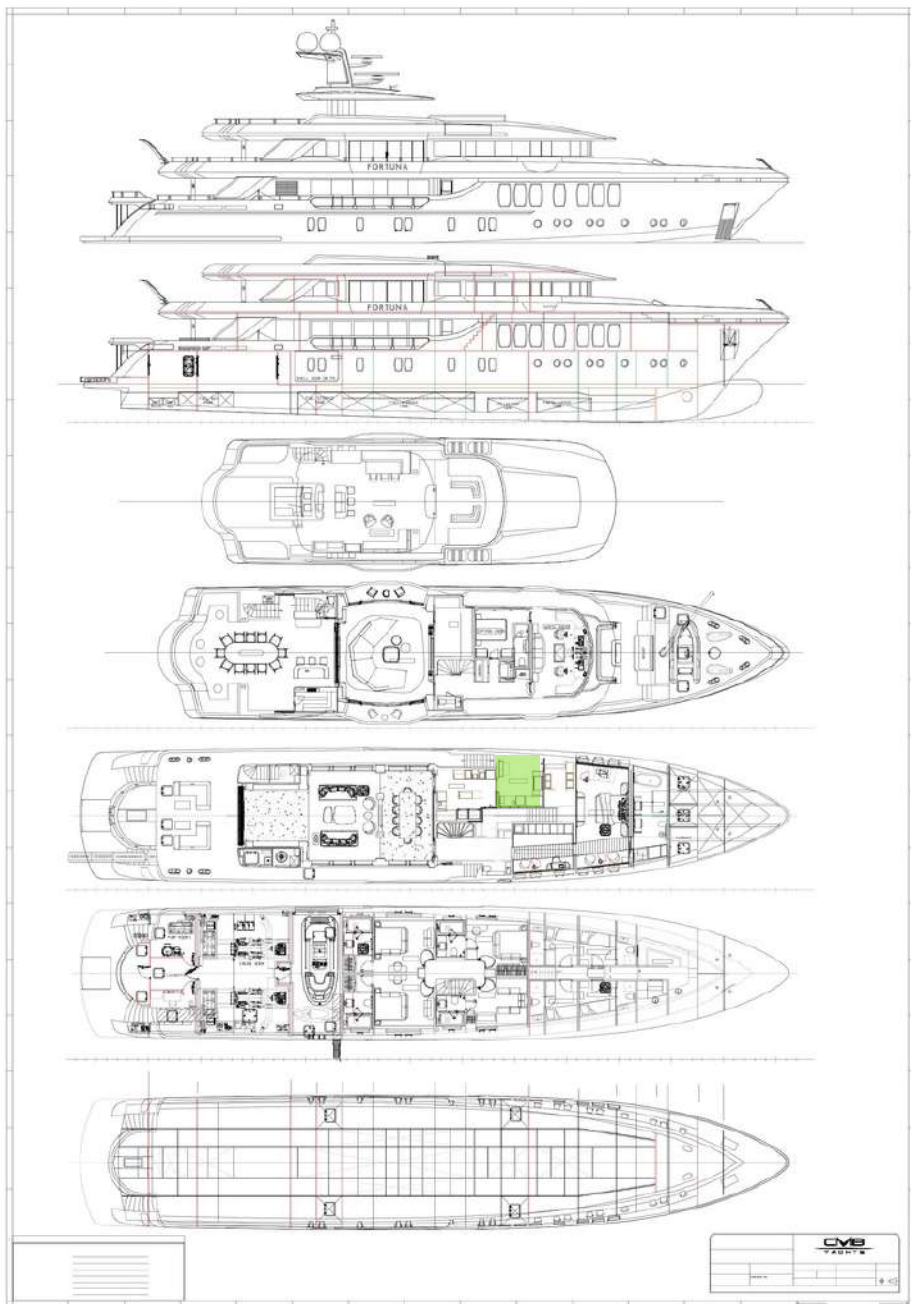

CMB

Y A C H T S

CMB
YACHTS

**PROJECT 105 /
FORTUNA**
47m Yacht

SUN DECK

BRIDGE DECK MASTER CABIN

BRIDGE DECK WHEELHOUSE

BRIDGE DECK SKYLOUNGE & GYM

MAIN DECK SALOON

MAIN DECK

MAIN DECK GALLEY

LOWER DECK GUEST CABIN

LOWER DECK CREW CABIN

LOWER DECK ENGINEER ROOM & GARAGE

CMB47 SERIES

PROJECT 105 | FORTUNA

Name	CMB47 105
Length Over All	47,55 m. – 154'
Length Waterline	39,90 m. – 132'
Beam	8,85 m.
Draft	2,47 m. (Not Loaded) 2,65 m. (Max. on Freeboard&Draft Marking)
Displacement	494 GT
Type	Motor Yacht
Construction	Composite E-Glass/Epoxy/ PVC-Corecell foam
Engines	2 x CAT Acert 32 1450 hp @2300 rpm , C Rating
Generators	2 x Kohler 80 kw. 1 x Kohler 55 kw. (Harbour Generator) Synchronizing and Paralleling of all generators to each others
Max. Speed	14 - 15 knots (in Sea Trial Condition)
Cruising Speed	10 knots (in Sea Trial Condition)
Tank Capacities	Fuel 53000 L. Fresh Water 8000 L. Collecting 6000 L.
Sewage Treatment	Technicomar
Vacuum System	EVAC Vacuum System
Stabilizer	Arcturus Marine TRAC 4x370' Zero Speed Stabilizer
Thrusters	American Bow Thrusters 24' Bow Thruster 20' Stern Thruster
Accommodation For Guests	Maximum 12 guest (1 Master Cabin & 4 Guest Cabins)
Accommodation For Crews	9 (1 Captain Cabin & 4 Crew Cabins With Berths)
Classification	RINA Charter Class Unrestricted Notation MCA Code Compliance with under 500GT requirements The Large Commercial Yacht Code (LY3) REG YC Part
Builder & Naval Architect	CMB Yachts
Structural Engineers	High Modulus / SP GURIT – England
Exterior Design	Espen Øino Design (EOI Design)
Interior Design	Artebel Design Studio – Beril Başaran