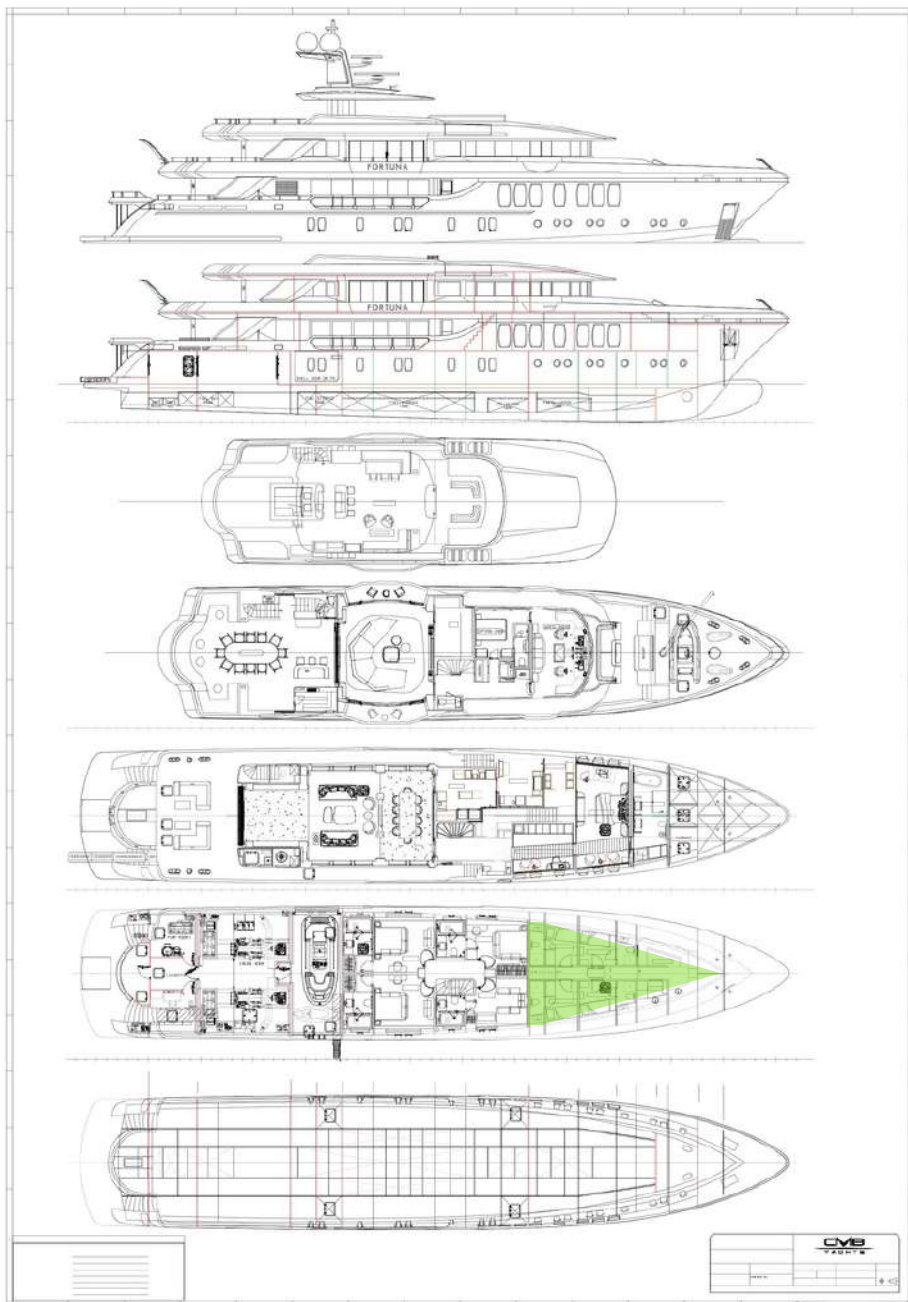

CMB

Y A C H T S

CMB
YACHTS

**PROJECT 105 /
FORTUNA**
47m Yacht

SUN DECK

BRIDGE DECK MASTER CABIN

BRIDGE DECK WHEELHOUSE

BRIDGE DECK SKYLOUNGE & GYM

MAIN DECK SALOON

MAIN DECK

MAIN DECK GALLEY

LOWER DECK GUEST CABIN

LOWER DECK CREW CABIN

LOWER DECK ENGINEER ROOM & GARAGE

CMB47 SERIES

PROJECT 105 | FORTUNA

Name	CMB47 105
Length Over All	47,55 m. – 154'
Length Waterline	39,90 m. – 132'
Beam	8,85 m.
Draft	2,47 m. (Not Loaded) 2,65 m. (Max. on Freeboard&Draft Marking)
Displacement	494 GT
Type	Motor Yacht
Construction	Composite E-Glass/Epoxy/ PVC-Corecell foam
Engines	2 x CAT Acert 32 1450 hp @2300 rpm , C Rating
Generators	2 x Kohler 80 kw. 1 x Kohler 55 kw. (Harbour Generator) Synchronizing and Paralleling of all generators to each others
Max. Speed	14 - 15 knots (in Sea Trial Condition)
Cruising Speed	10 knots (in Sea Trial Condition)
Tank Capacities	Fuel 53000 L. Fresh Water 8000 L. Collecting 6000 L.
Sewage Treatment	Technicomar
Vacuum System	EVAC Vacuum System
Stabilizer	Arcturus Marine TRAC 4x370' Zero Speed Stabilizer
Thrusters	American Bow Thrusters 24' Bow Thruster 20' Stern Thruster
Accommodation For Guests	Maximum 12 guest (1 Master Cabin & 4 Guest Cabins)
Accommodation For Crews	9 (1 Captain Cabin & 4 Crew Cabins With Berths)
Classification	RINA Charter Class Unrestricted Notation MCA Code Compliance with under 500GT requirements The Large Commercial Yacht Code (LY3) REG YC Part
Builder & Naval Architect	CMB Yachts
Structural Engineers	High Modulus / SP GURIT – England
Exterior Design	Espen Øino Design (EOI Design)
Interior Design	Artebel Design Studio – Beril Başaran